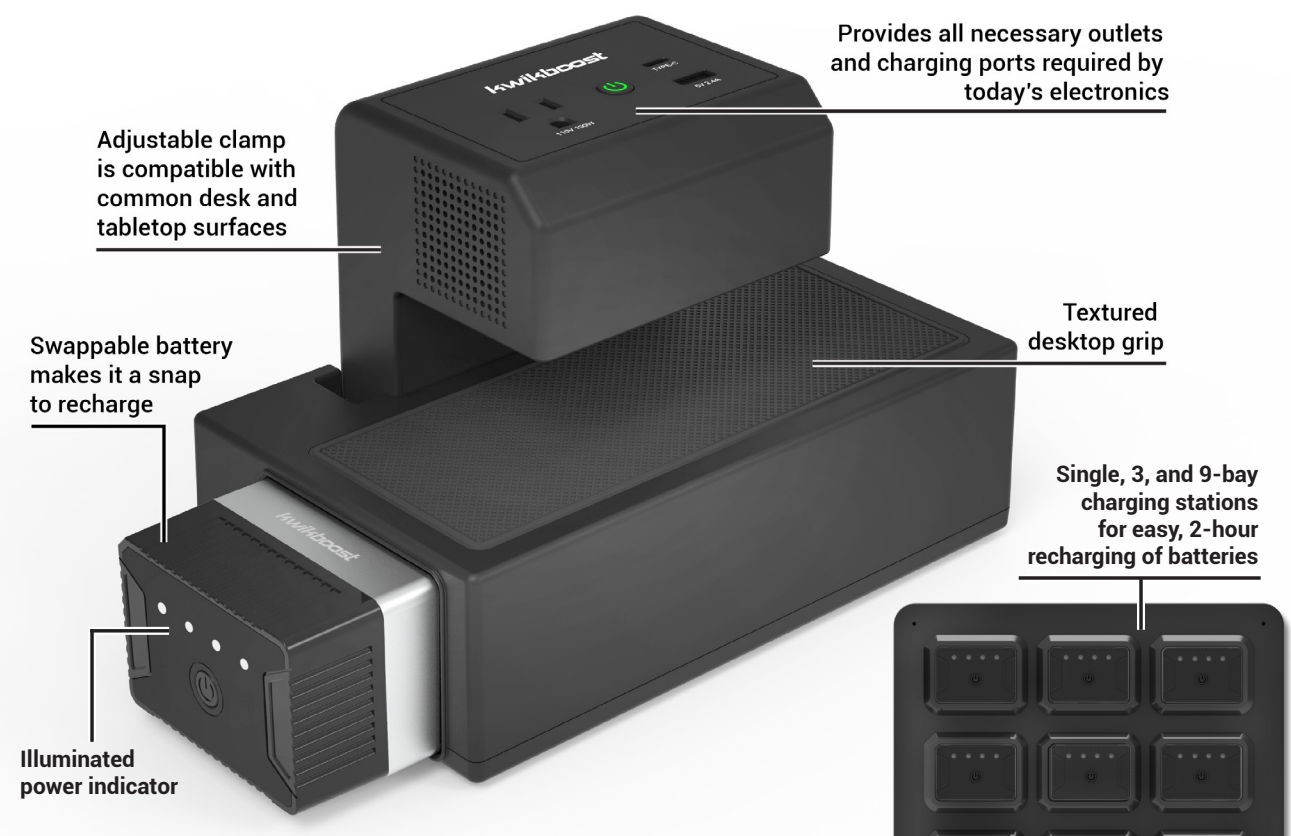

POWERFUL | RECHARGEABLE | PORTABLE