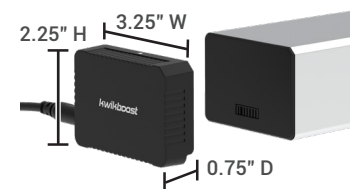

Charging Unit

Clamp-On Desktop Charging Unit: KBEP-CGR*

Features:

- Adjustable clamp is compatible with common desk and tabletop surfaces
- Includes AC outlet, USB-A port, and USB-C PD port
- Conveniently charges Chromebooks, laptops, tablets, and smart phones

Technical Specifications:

AC Outlet	110V, 60Hz, modified sine wave, 100W continuous output power, 120W peak output power (10 minutes)
USB-A Port	5V/2.4A (12W)
USB-C PD Port	5V/2A (10W), 12V/1.5A (18W)
Dimensions	8.3" D (10.3" with battery inserted*) x 4.9" W x 5.2" to 6" H (based on clamp setting)
Clamp Capacity	0.7" to 1.5"

*Battery sold separately

Battery

Rechargeable Battery: KBEP-BAT

Features:

- Easily interchangeable
- Recharges using EdgePower Base Charging Station (sold separately)
- Includes LED charge indicator lights

Base Charging Stations

Single Battery Charger: KBEP-BASE1

Features:

- Charges and stores EdgePower batteries
- IEC plug with 6.5' power cord (3 and 9-bay only)
- Available in Single, 3-bay, and 9-bay configurations
- Fully recharges battery banks in 2 hours
- 3-bay is stackable and expandable
- 3-bay and 9-bay units offer a Kensington Security Slot for theft deterrence