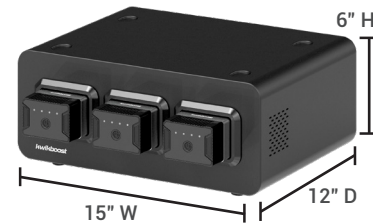

Charging Unit

Clamp-On Desktop Charging Unit: KBEP-CGR*

Features:

- Adjustable clamp is compatible with common desk and tabletop surfaces
- Includes AC outlet, USB-A port, and USB-C PD port
- Conveniently charges Chromebooks, laptops, tablets, and smart phones

Technical Specifications:

AC Outlet	110V, 60Hz, modified sine wave, 100W continuous output power, 120W peak output power (10 minutes)
USB-A Port	5V/2.4A (12W)
USB-C PD Port	5V/2A (10W), 12V/1.5A (18W)
Dimensions	8.3" D (10.3" with battery inserted*) x 4.9" W x 5.2" to 6" H (based on clamp setting)
Clamp Capacity	0.7" to 1.5"

Base Charging Stations

Single Battery Charger: KBEP-BASE1

Features:

- Charges and stores EdgePower batteries
- IEC plug with 6.5' power cord (3 and 9-bay only)
- Available in Single, 3-bay, and 9-bay configurations
- Fully recharges battery banks in 2 hours
- 3-bay is stackable and expandable
- 3-bay and 9-bay units offer a Kensington Security Slot for theft deterrence

Dimensions:

Single Battery Charger	0.75" D x 3.25" W x 2.25" H
3-Bay Base Charging Station	12" D x 15" W x 6" H
9-Bay Base Charging Station	12" D x 15" W x 13.5" H

3-Bay Base Charging Station: KBEP-BASE3