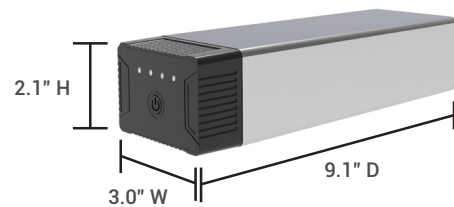

Battery

Rechargeable Battery: KBEP-BAT