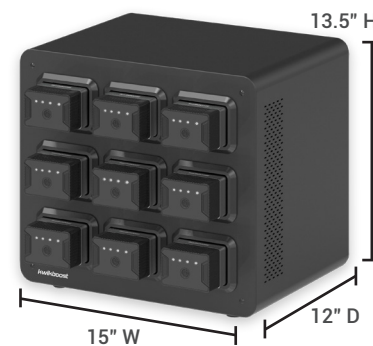

9-Bay Base Charging Station: KBEP-BASE9