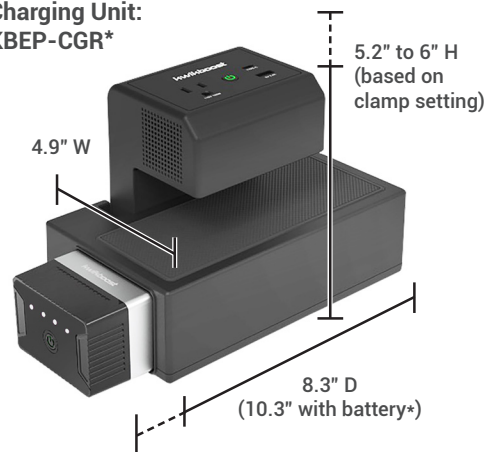

Charging Unit

Clamp-On Desktop Charging Unit: KBEP-CGR*

Features:

- Adjustable clamp is compatible with common desk and tabletop surfaces
- Includes AC outlet, USB-A port, and USB-C PD port
- Conveniently charges Chromebooks, laptops, tablets, and smart phones

Technical Specifications:

AC Outlet	110V, 60Hz, modified sine wave, 100W continuous output power, 120W peak output power (10 minutes)
USB-A Port	5V/2.4A (12W)
USB-C PD Port	5V/2A (10W), 12V/1.5A (18W)
Dimensions	8.3" D (10.3" with battery inserted*) x 4.9" W x 5.2" to 6" H (based on clamp setting)
Clamp Capacity	0.7" to 1.5"

Technical Specifications:

Battery Capacity	146.52 Wh (18 cells)
Cell Type	18650 Li-ion battery (2,200mAh at 3.7V)
Life Cycles	500 times (higher than 80% of the initial capacity)
Shelf Life	1 year after first charge
Battery Shipping Classifications	UN 3480
Dimensions	9.1" D x 3.0" W x 2.1" H
Battery Weight	2.75 lbs.
Battery Cell Recharge Time	2 hours

Base Charging Stations

Single Battery Charger: KBEP-BASE1

Features:

- Charges and stores EdgePower batteries
- IEC plug with 6.5' power cord (3 and 9-bay only)
- Available in Single, 3-bay, and 9-bay configurations
- Fully recharges battery banks in 2 hours
- 3-bay is stackable and expandable
- 3-bay and 9-bay units offer a Kensington Security Slot for theft deterrence